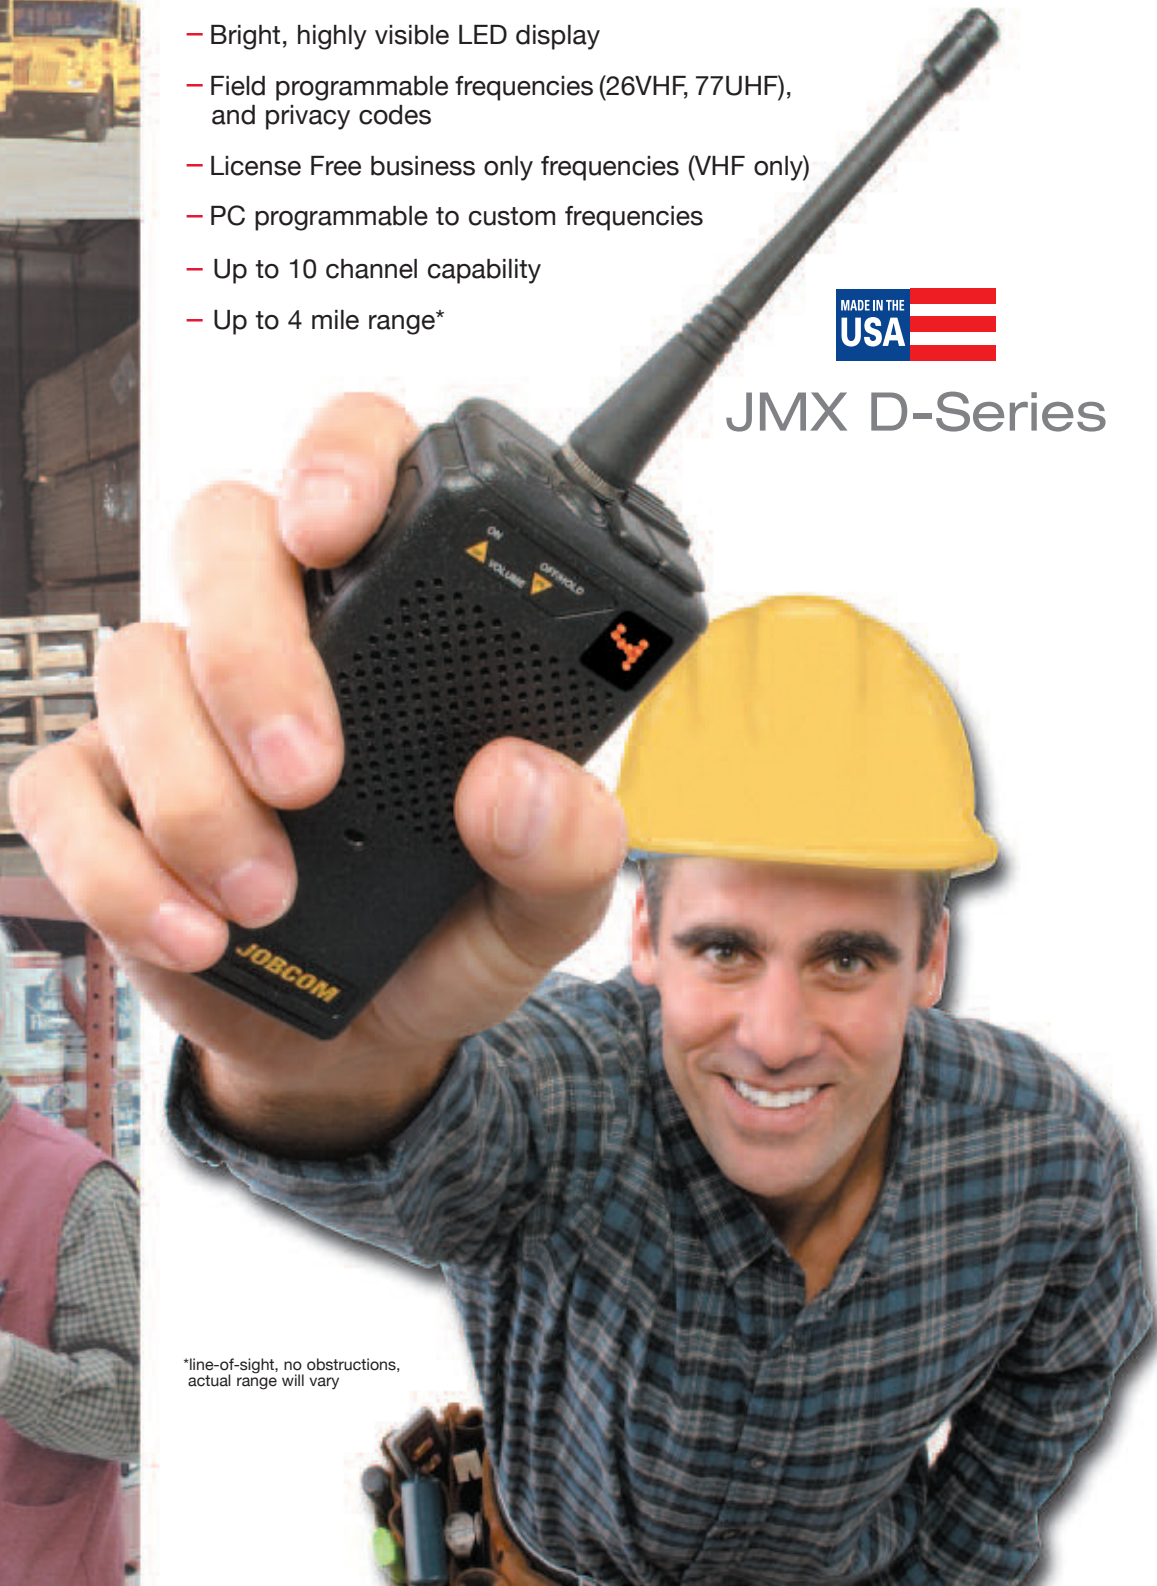

Go Beyond Normal Limits...™

RITRON
WIRELESS SOLUTIONS

JMX, Analog, PLMR, Portable Radios

Get More Done with JobCom® Two-Way Radios!

Made in the USA

- Cost-effective VHF & UHF business band two-way radios
- No monthly fees or airtime charges
- Rugged, small, and lightweight
- Loud, easy-to-hear, high output speaker
- Bright, highly visible LED display
- Field programmable frequencies (26VHF, 77UHF), and privacy codes
- License Free business only frequencies (VHF only)
- PC programmable to custom frequencies
- Up to 10 channel capability
- Up to 4 mile range*

JMX D-Series

*line-of-sight, no obstructions,
actual range will vary